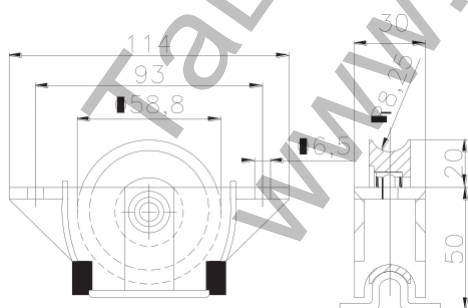

Ролка Estebro® за плъзгащи се врати в кутия в алуминиев цвят ф 60x16 мм, стоманена, завинтване

Semi-embed wheel Ø 60 mm

Family: Wheels for aluminium

Material: Wheel of 11SMn30 steel, box of aluminium **Finish:** Wheel in zinc-plated degree 3, lacqued box **Maximum weight supported*:** 300 kg

Description: Wheel with box and bearing 6201 2RS. It is used in aluminum sliding doors to allow their displacement over the guide. Its installation consists in fixing the box to the door's base with two M6 screws.

Better resistance to the corrosion, screws with anticorrosion treatment (Geomet) for a good compatibility with aluminum.

For profiles which inner width is more than 30 mm.

***In perfect conditions of installation, usage and maintenance.**